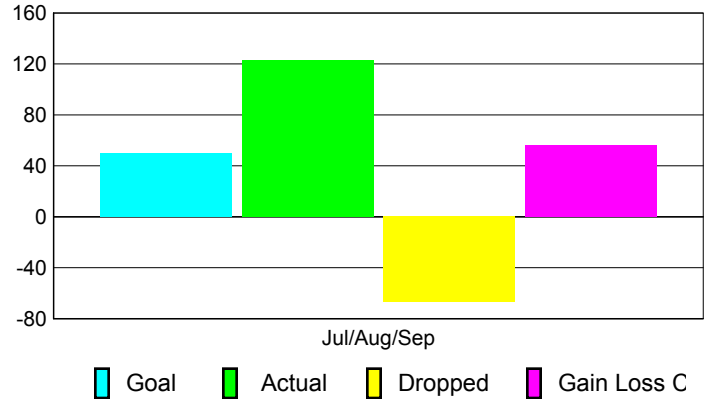

Membership Results 2010-2011

Goal, New, Dropped, Gain/Loss

Comparison of Membership Gain/Loss

Current Year Compared to the Previous Year